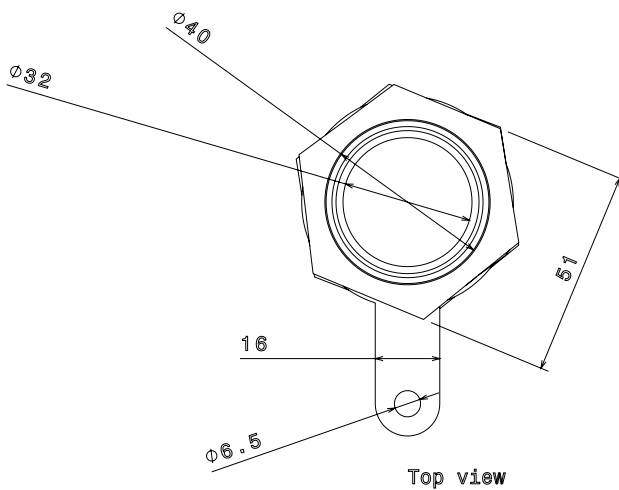

PRODUCT CODE: CW40
CABLE GLAND KIT

DESCRIPTION

40mm Cable Gland Kit

FINISH

Self Colour

MATERIAL

Brass

PACKAGING

Supplied in individual kits

ADDITIONAL NOTES

Conforms to BS EN61386-1
Designed for internal & external applications
Kit comprises; 1 x gland c/w seal, 1 x shroud, 1 x tag and 1 x locknut

Isometric view