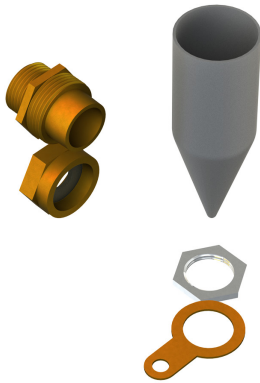

PRODUCT CODE: CW40
CABLE GLAND KIT

DESCRIPTION

40mm Cable Gland Kit

FINISH

Self Colour

MATERIAL

Brass

PACKAGING

Supplied in individual kits

ADDITIONAL NOTES

Conforms to BS EN61386-1
Designed for internal & external applications
Kit comprises; 1 x gland c/w seal, 1 x shroud, 1 x tag and 1 x locknut

Isometric view